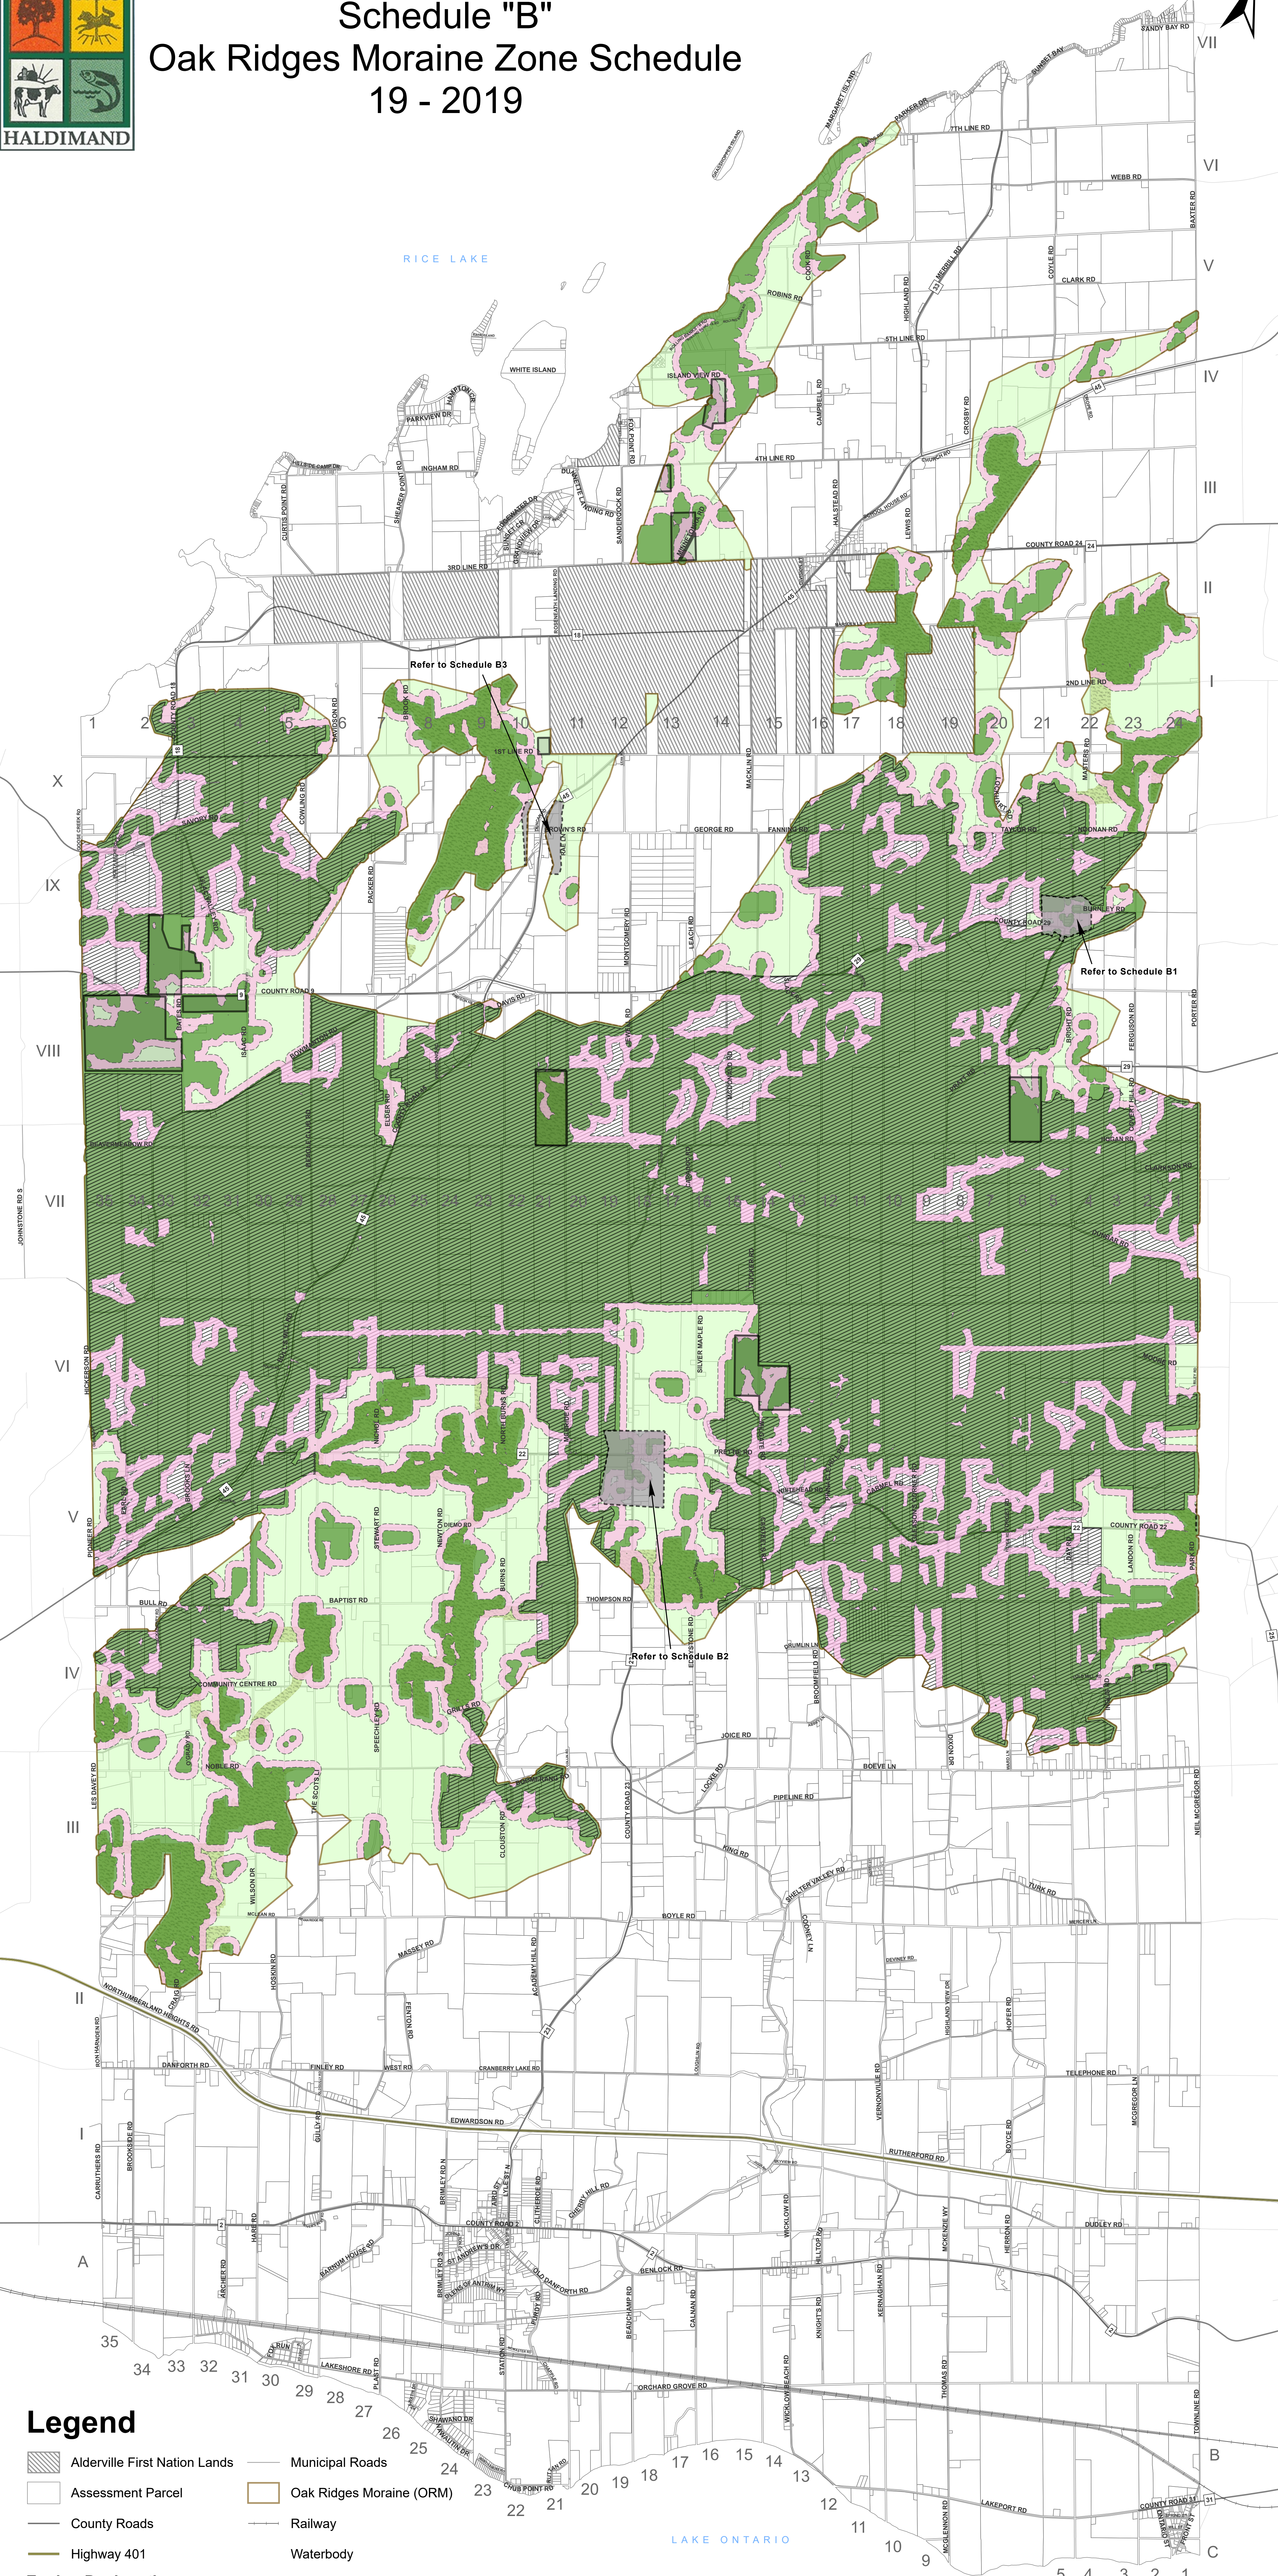

Township of Alnwick Haldimand Schedule "B" Oak Ridges Moraine Zone Schedule 19 - 2019

Refer to Schedule B3

Refer to Schedule B1

Refer to Schedule B2

Legend

- Alderville First Nation Lands
- Assessment Parcel
- County Roads
- Highway 401

- Municipal Roads
- Oak Ridges Moraine (ORM)
- Railway
- Waterbody

Zoning Designation

- Oak Ridges Moraine Core Zone
- Oak Ridges Moraine Countryside Zone
- Oak Ridges Moraine Environmental Zone
- Oak Ridges Moraine Linkage Zone
- Oak Ridges Moraine Mineral Extractive Zone
- Oak Ridges Moraine Plan Review Zone
- Oak Ridges Moraine Rural Settlement Zone